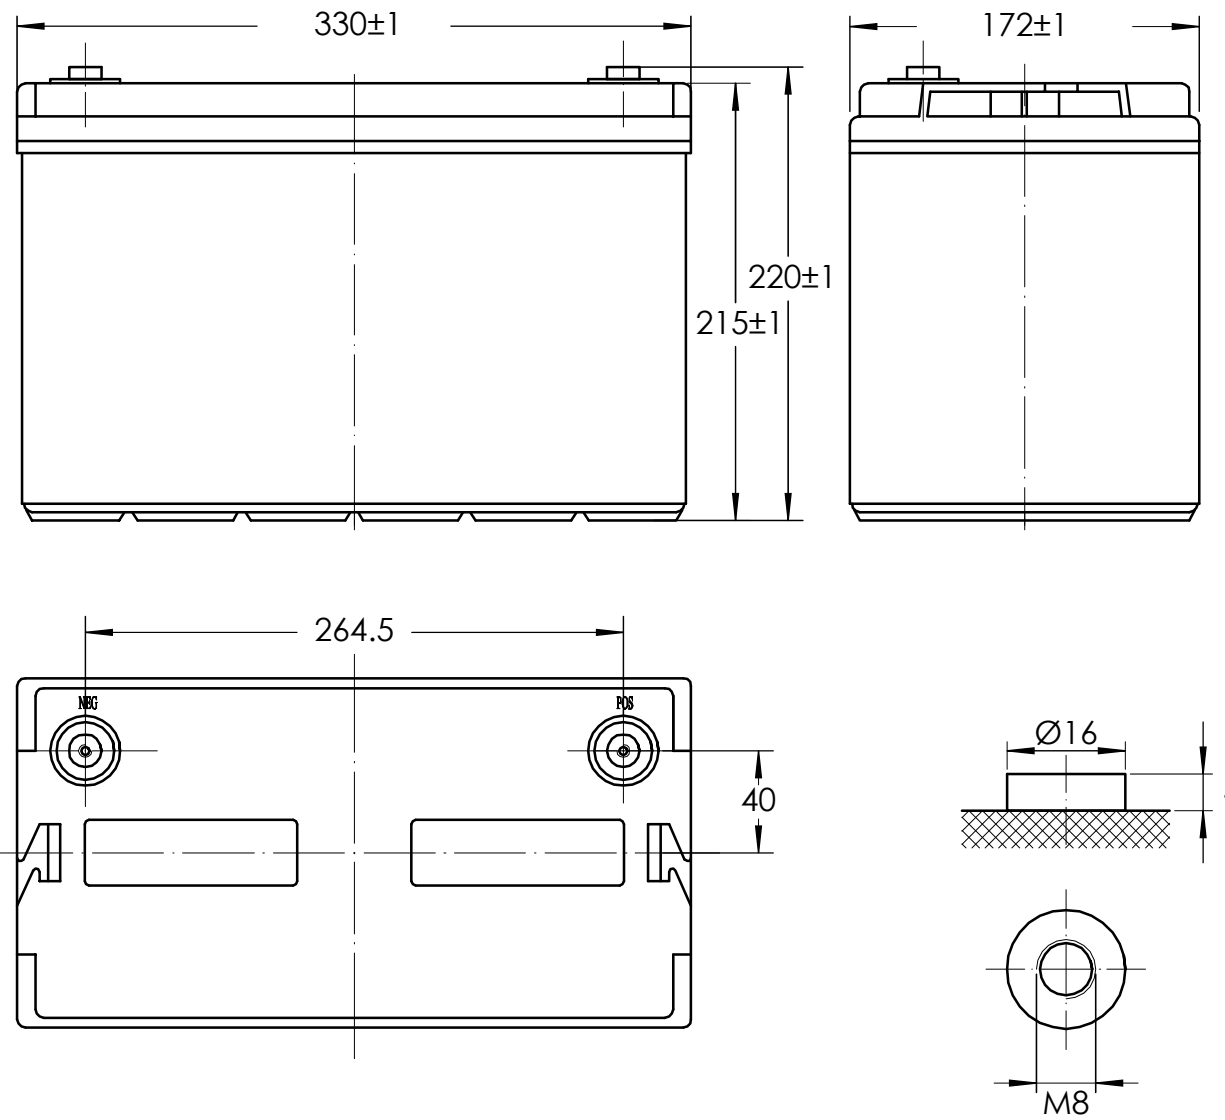

Dimension Drawing - Lithium SuperPack

BAT512110705	Lithium SuperPack 12.8V/100Ah (M8)
BAT524050705	Lithium SuperPack 25.6V/50Ah (M8)

Dimensions in mm